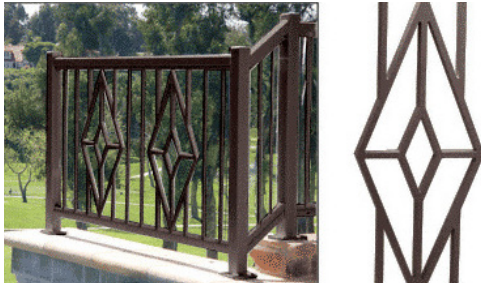

EXISTING PICTURES/FRONT VIEWS

EXISTING PICTURES/FRONT VIEWS

PROPOSED FRONT ELEVATION/COLOR PALETTE

Urbane Bronze SW 7048
Cementitious Panels/Trim/Gutter/
Railing/Standing Seam Roof

Alpaca SW 7022
All New/Existing Brick Veneer/
Cementitious Siding/Trim

Certainteed Landmark Roof
Shingles in Weathered Wood
*If replaced

New decorative metal railing at front
porches

PROPOSED FRONT ELEVATION/COLOR PALETTE

Urbane Bronze SW 7048
Cementitious Panels/Trim/Gutter/
Railing/Standing Seam Roof

Alpaca SW 7022
All New/Existing Brick Veneer/
Cementitious Siding/Trim

Certainteed Landmark Roof
Shingles in Weathered Wood
*If replaced

New decorative metal railing at front
porches