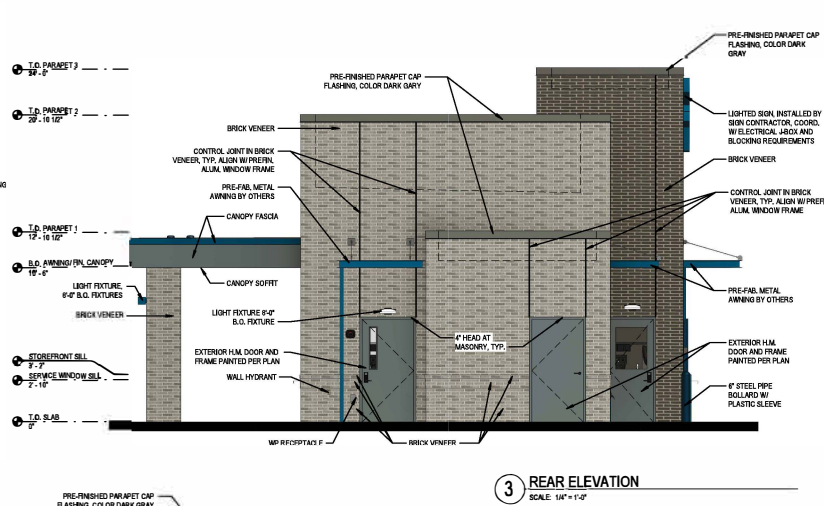

Received
December 3, 2024
RZ-24-0012 & VC-24-0009
Planning & Zoning

ELEVATION	PROJECT EXTERIOR MATERIAL PERCENTAGES						VISIBLE FROM RIGHT-OF-WAY	MEETS LDC	
	MATERIAL S	ARCH. MATERIALS SQ.	MATERIAL S	ARCH. MATERIALS SQ.	WALL SQ. FT.	PERCENT REQ'D.			PERCENT PROVIDE
FRONT									
RIGHT - WALK-UP WINDOW	BRICK	963	GLASS	71	1034	75%	100%	YES	
REAR	BRICK	556	GLASS	8	564	75%	100%	NO	
LEFT - DRIVE-THRU WINDOW	BRICK	1011	GLASS	23	1034	75%	100%	YES	

#	Date	Issue/Description

Prepared by: **MEZ/MS/LS**
Drawn by: **SJM**
Checked by: **BSJ**