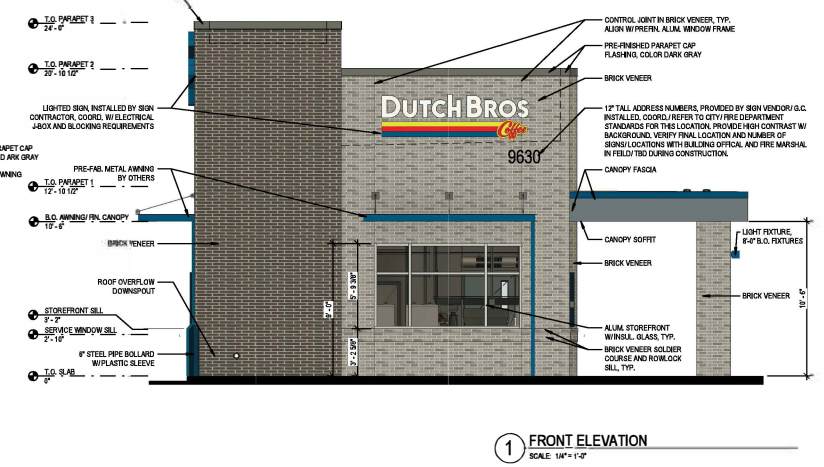

Received
December 3, 2024
RZ-24-0012 & VC-24-0009
Planning & Zoning

ELEVATION	PROJECT EXTERIOR MATERIAL PERCENTAGES						VISIBLE FROM RIGHT-OF-WAY	MEETS LDC	
	MATERIAL S	ARCH. MATERIALS SQ.	MATERIAL S	ARCH. MATERIALS SQ.	WALL SQ. FT.	PERCENT REQ'D.			PERCENT PROVIDE
FRONT									
RIGHT - WALK-UP WINDOW	BRICK	963	GLASS	71	1034	75%	100%	YES	
REAR	BRICK	556	GLASS	8	564	75%	100%	NO	
LEFT - DRIVE-THRU WINDOW	BRICK	1011	GLASS	23	1034	75%	100%	YES	

#	Date	Issue/Description

Prepared by: **MEZ/MS/LS**
Drawn by: **SJM**
Checked by: **BSJ**