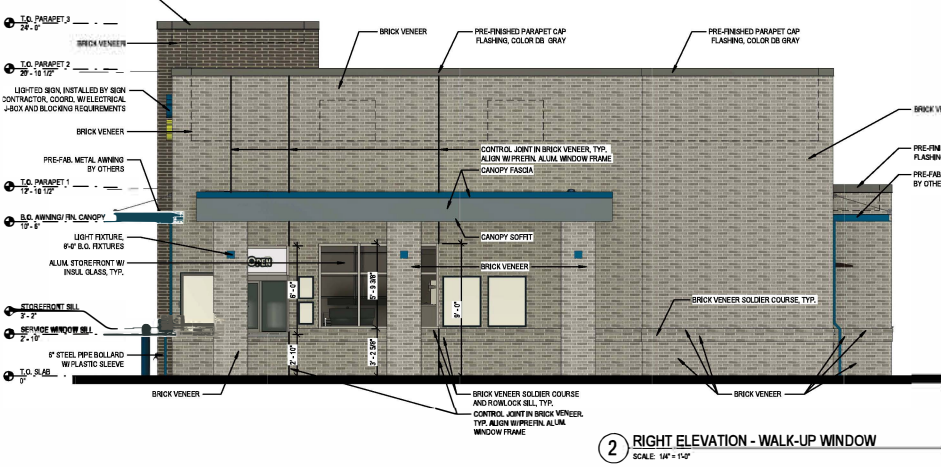

Received
December 3, 2024
RZ-24-0012 & VC-24-0009
Planning & Zoning

ELEVATION	PROJECT EXTERIOR MATERIAL PERCENTAGES						VISIBLE FROM RIGHT-OF-WAY	MEETS LDC	
	MATERIAL S	ARCH. MATERIALS SQ.	MATERIAL S	ARCH. MATERIALS SQ.	WALL SQ. FT.	PERCENT REQ'D.			PERCENT PROVIDE
FRONT									
RIGHT - WALK-UP WINDOW	BRICK	963	GLASS	71	1034	75%	100%	YES	
REAR	BRICK	556	GLASS	8	564	75%	100%	NO	
LEFT - DRIVE-THRU WINDOW	BRICK	1011	GLASS	23	1034	75%	100%	YES	

#	Date	Issue/Description

Prepared by: **MEZ/MS/LS**
Drawn by: **SJM**
Checked by: **BSJ**