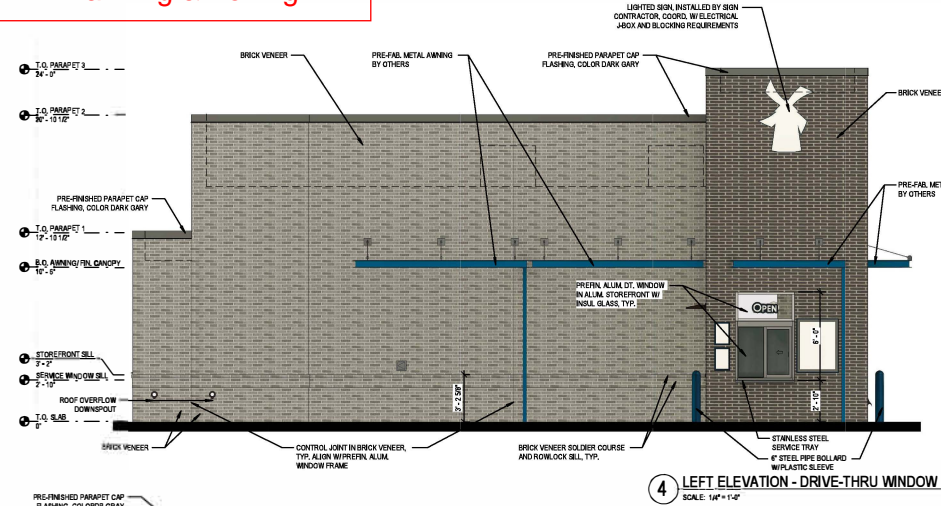

Received
December 3, 2024
RZ-24-0012 & VC-24-0009
Planning & Zoning

ELEVATION	PROJECT EXTERIOR MATERIAL PERCENTAGES						VISIBLE FROM RIGHT-OF-WAY	MEETS LDC	
	MATERIAL S	ARCH. MATERIALS SQ.	MATERIAL S	ARCH. MATERIALS SQ.	WALL SQ. FT.	PERCENT REQ'D.			PERCENT PROVIDE
FRONT									
RIGHT - WALK-UP WINDOW	BRICK	963	GLASS	71	1034	75%	100%	YES	
REAR	BRICK	556	GLASS	8	564	75%	100%	NO	
LEFT - DRIVE-THRU WINDOW	BRICK	1011	GLASS	23	1034	75%	100%	YES	

#	Date	Issue/Description

Prepared by: **MEZ/MS/LS**
Drawn by: **SJM**
Checked by: **BSJ**